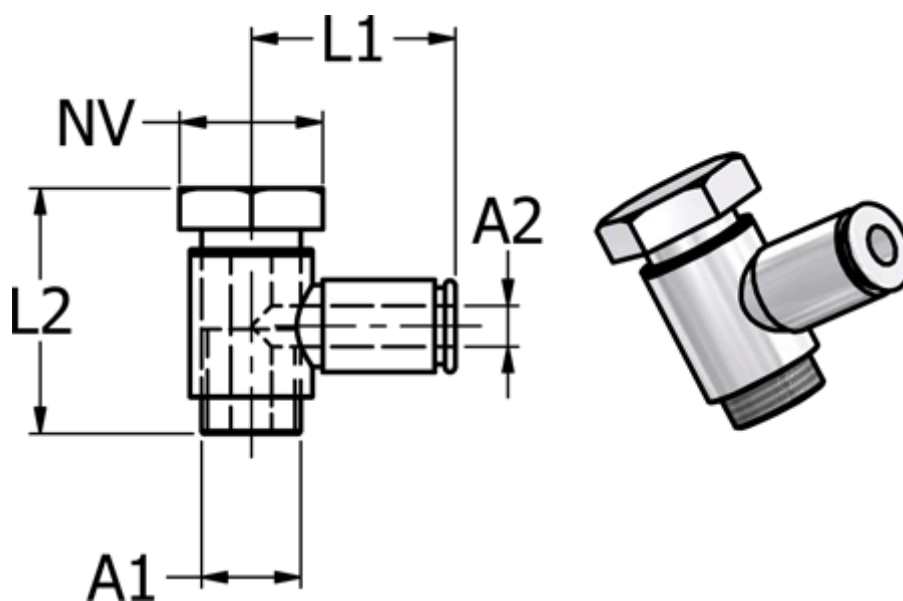

Article number: 5868630188

Description: Metal Push-in fitting 863.018-8, Ø8 / G 1/8"  
Elbow swivel with FPM O-ring

## Measures

Ext. hose diameter A2	= 8
L1	= 24.5
L2	= 28
NV	= 14
Thread A1	= G 1/8"